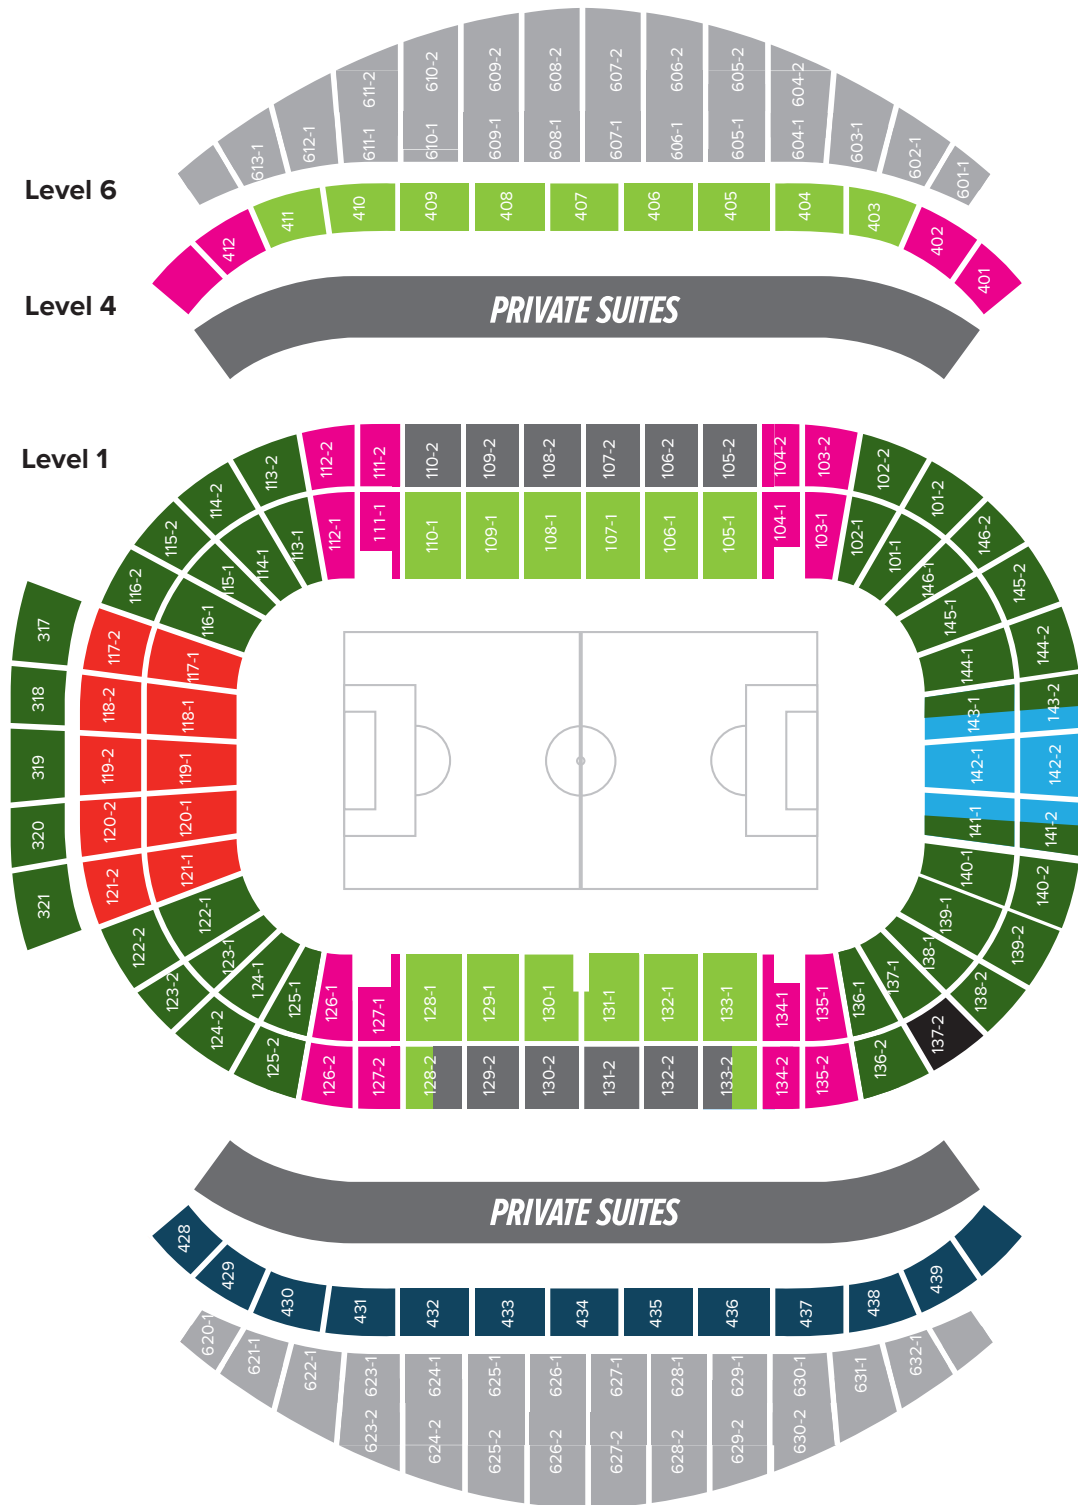

2017/18 WANDERERS V ADELAIDE UNITED

ANZ STADIUM

- ANZ STADIUM MEMBERS
- AWAY TEAM ACTIVE
- CATEGORY A
- CATEGORY D - WSW GENERAL ADMISSION
- CATEGORY B
- ALCOHOL FREE
- RBB