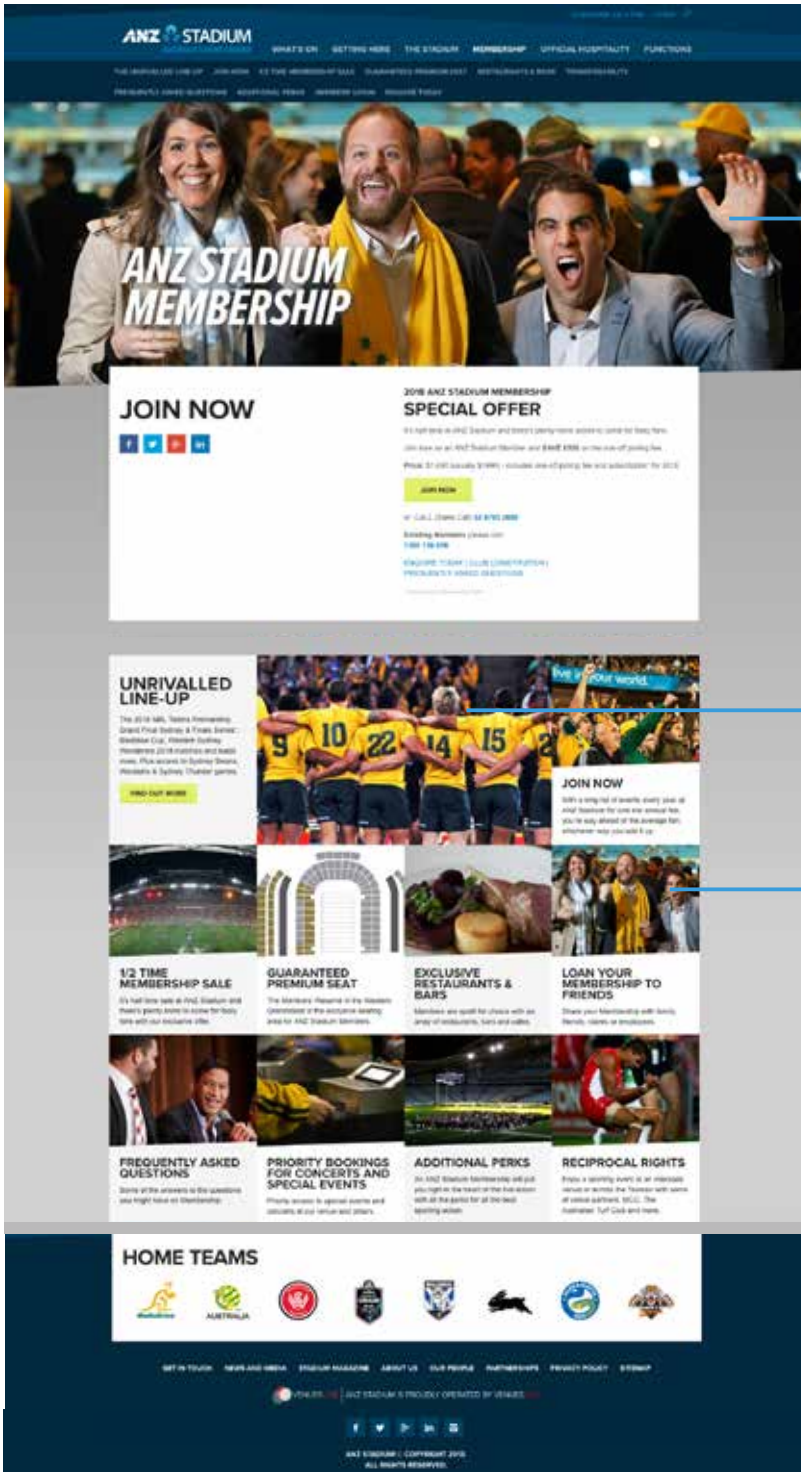

ANZ STADIUM ASSET GUIDELINES

WEBSITE CONTENT PAGE

WEBSITE HERO
1440 x 560

LARGE THUMB
570 x 366

SMALL THUMB
285 x 285